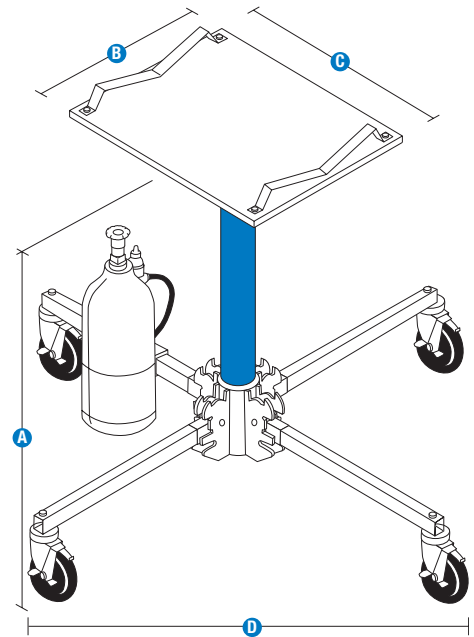

Genie® Super Hoist™ GH™ -3.8 & GH-5.6

Specifications

Models	GH-3.8		GH-5.6	
Measurements	US	METRIC	US	METRIC
A Height - stowed	3 ft 5 in	1.04 m	4 ft 6 in	1.37 m
Height - lifting height	12 ft 5.6 in	3.80 m	18 ft 4.5 in	5.60 m
B Standard base Length - platform	1 ft 4 in	0.48 m	1 ft 4 in	0.48 m
C Standard base Width - platform	2 ft	0.61 m	2 ft	0.61 m
D Width - base (corner to corner)	4 ft 5 in	1.35 m	4 ft 5 in	1.35 m

Productivity

Load capacity	350 lb	158 kg		
Load capacity at 12 ft 5.6 in (3.8 m)			350 lb	158 kg
Load capacity at 18 ft 4.5 in (5.6 m)			150 lb	68 kg
Storage/transport dimensions	14×20× 43 in	0.36×0.51× 1.09 m	14×20× 56 in	0.36×0.51× 1.42 m

Power

Recommended PSI	85 psi	5.86 bar	85 psi	5.86 bar
-----------------	--------	----------	--------	----------

Weight and Floor Loading

Weight	64 lb	29 kg	69 lb	31 kg
--------	-------	-------	-------	-------