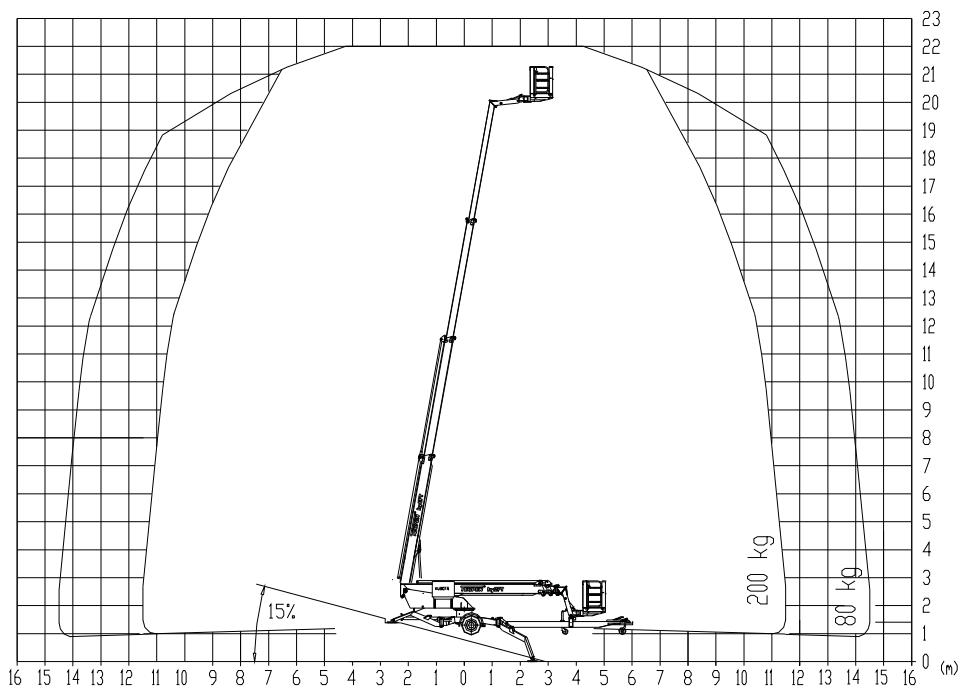

Alteration in construction reserved!

TEUPEN Maschinenbaugesellschaft mbH

Address: Marie-Curie-Strasse 13 - 48599 Gronau-GERMANY - Phone ++49 / 2562 / 8161-0 - Fax ++49 / 2562 / 8161-888
P. O. Box: 1951 - 48580 Gronau-GERMANY

Internet: <http://www.teupen.info> - E-mail: mail@teupen.info