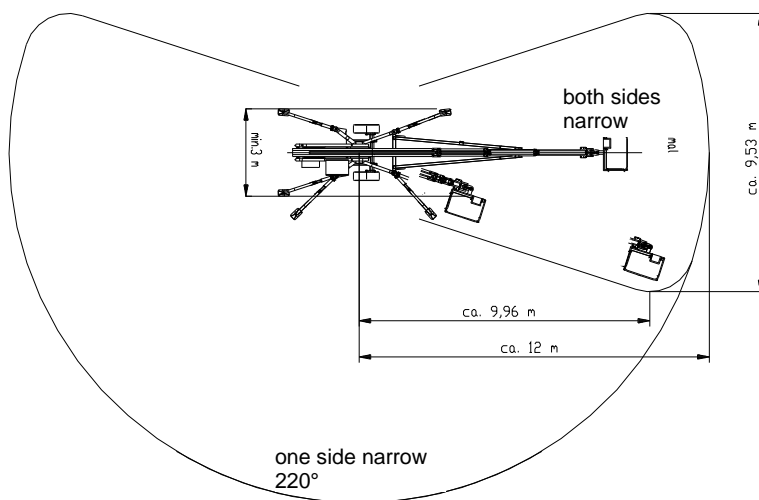

Alteration in construction reserved!

TEUPEN Maschinenbaugesellschaft mbH

Address: Marie-Curie-Strasse 13 - 48599 Gronau-GERMANY - Phone ++49 / 2562 / 8161-0 - Fax ++49 / 2562 / 8161-888
P. O. Box: 1951 - 48580 Gronau-GERMANY

Internet: <http://www.teupen.info> - E-mail: mail@teupen.info