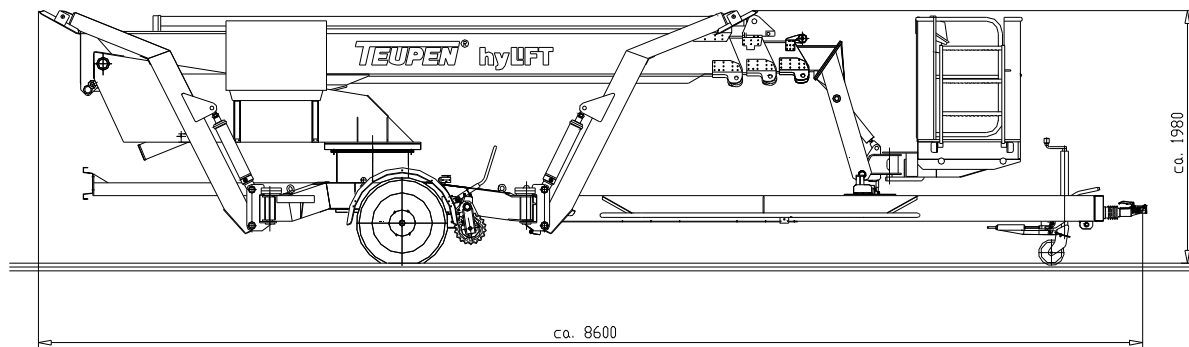

Alteration in construction reserved!

TEUPEN Maschinenbaugesellschaft mbH

Address: Marie-Curie-Strasse 13 - 48599 Gronau-GERMANY - Phone ++49 / 2562 / 8161-0 - Fax ++49 / 2562 / 8161-888
P. O. Box: 1951 - 48580 Gronau-GERMANY

Internet: <http://www.teupen.info> - E-mail: mail@teupen.info